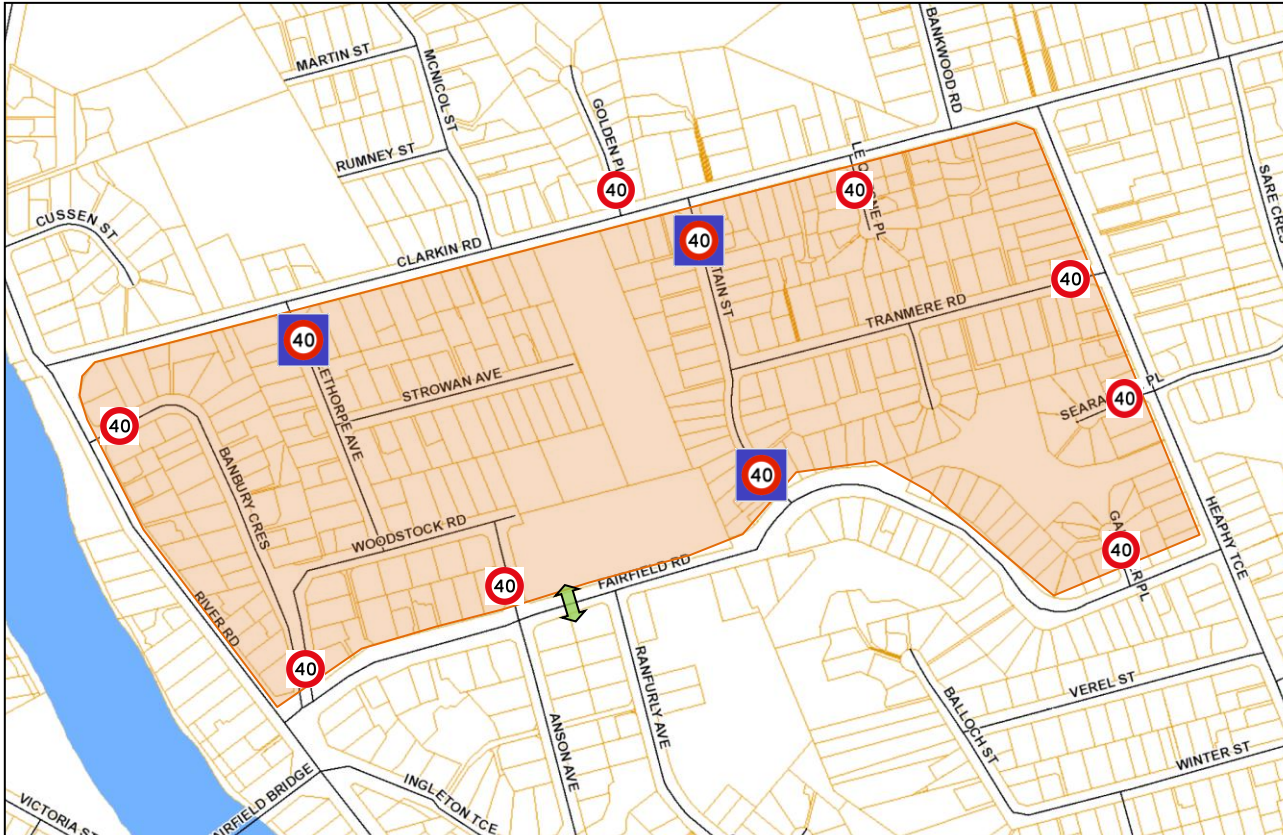

Woodstock Area

- Fairfield Rd remain 50 km/h.
- 40km/h for rest of streets shown in shaded area

■ Proposed Area

■ Speed Limit Sign

➡ Pedestrian Platform