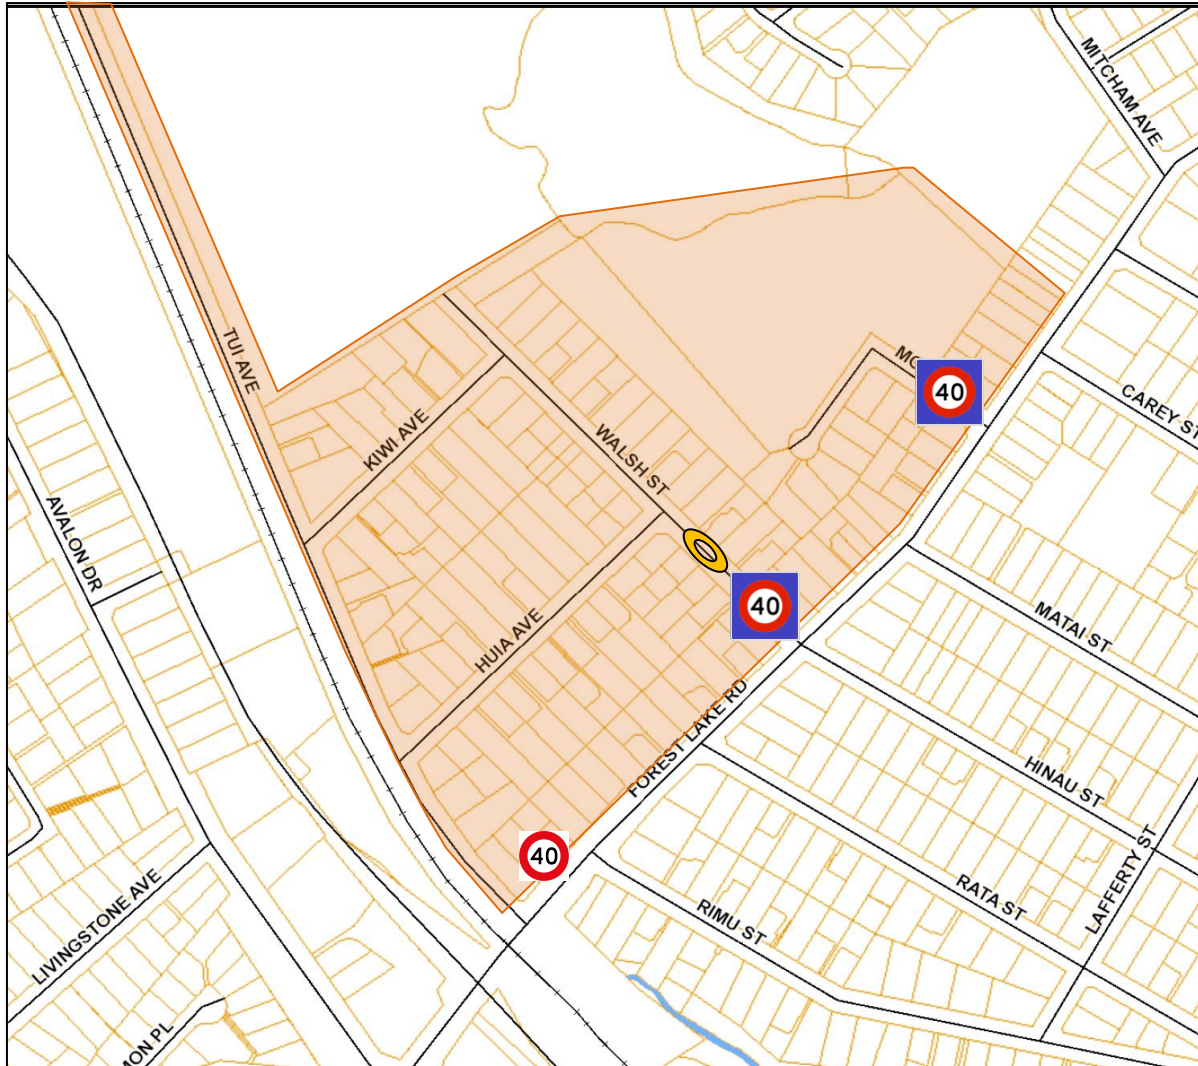

# Tui/Minogue Area

- 40km/h for streets in shaded area

- Proposed Area
- 40 Speed Limit Sign
- 40 Road Marking