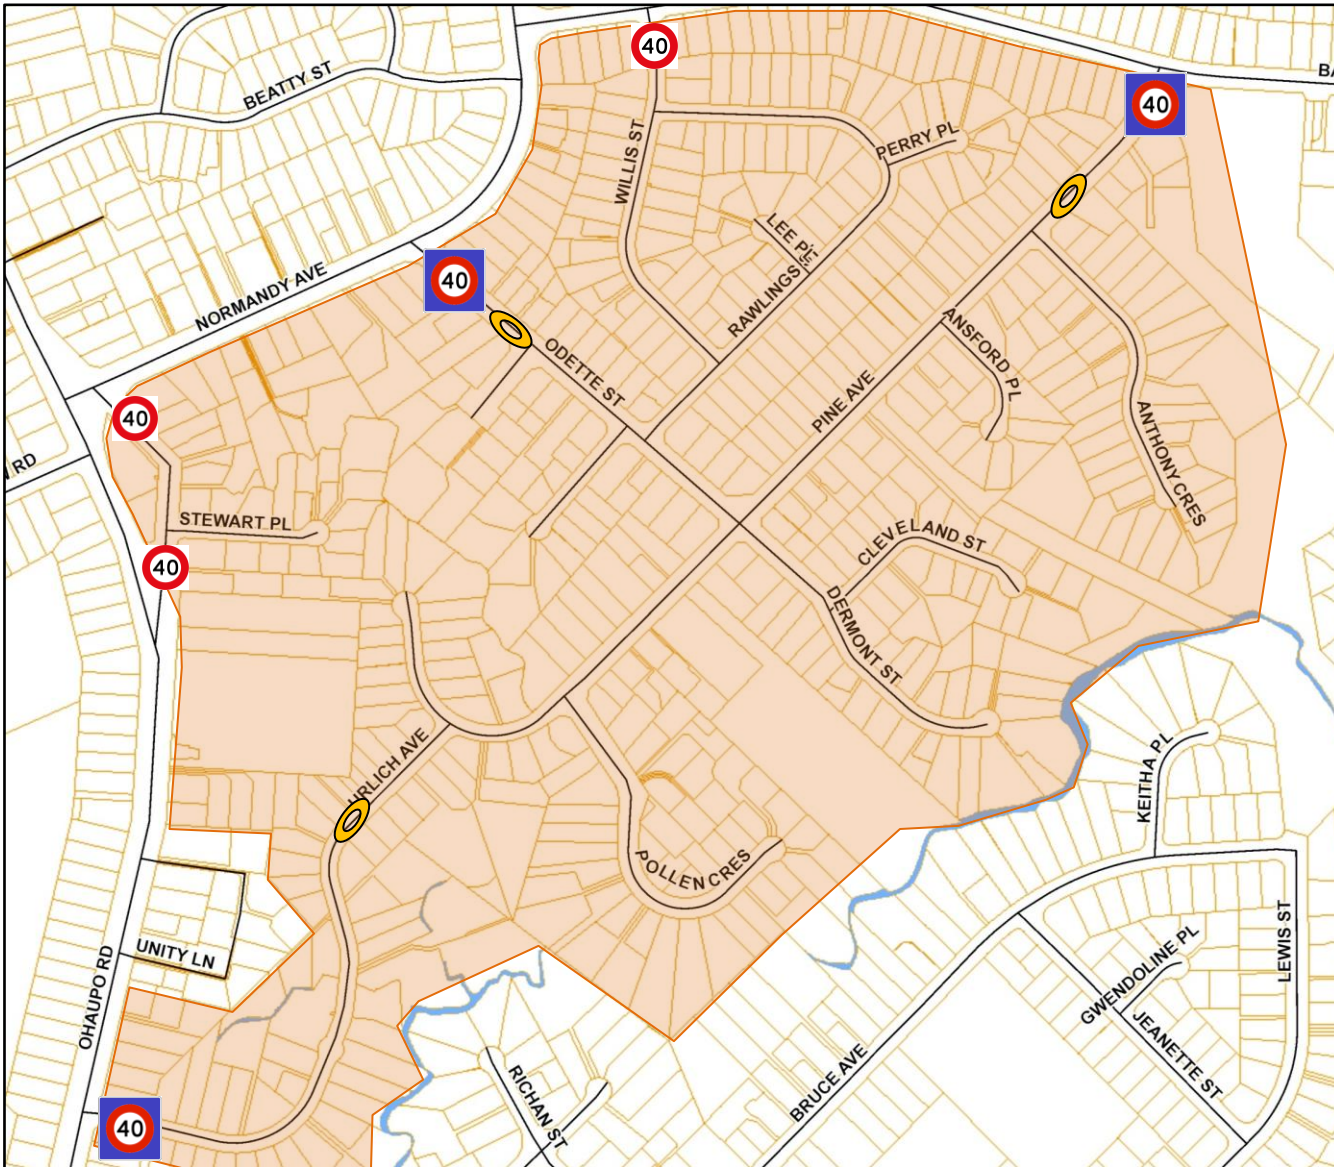

Melville Area

- 40km/h for streets in shaded area

■ Proposed Area

■ Speed Limit Sign

○ 40 Road Marking