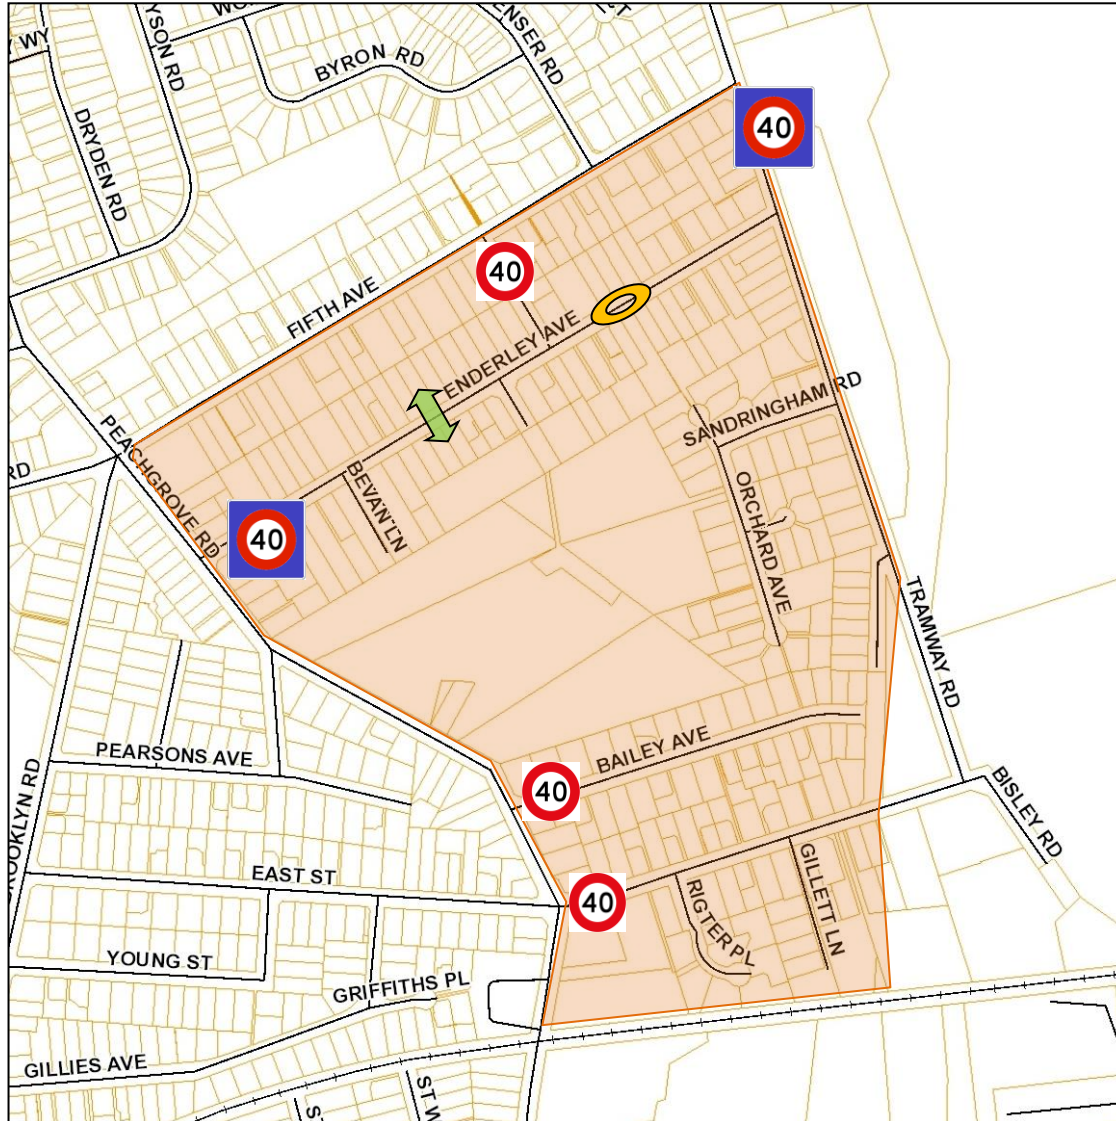

# Enderley Area

- 40km/h for streets in shaded area

-  Proposed Area
-  Speed Limit Sign
-  40 Road Marking
-  Pedestrian Platform