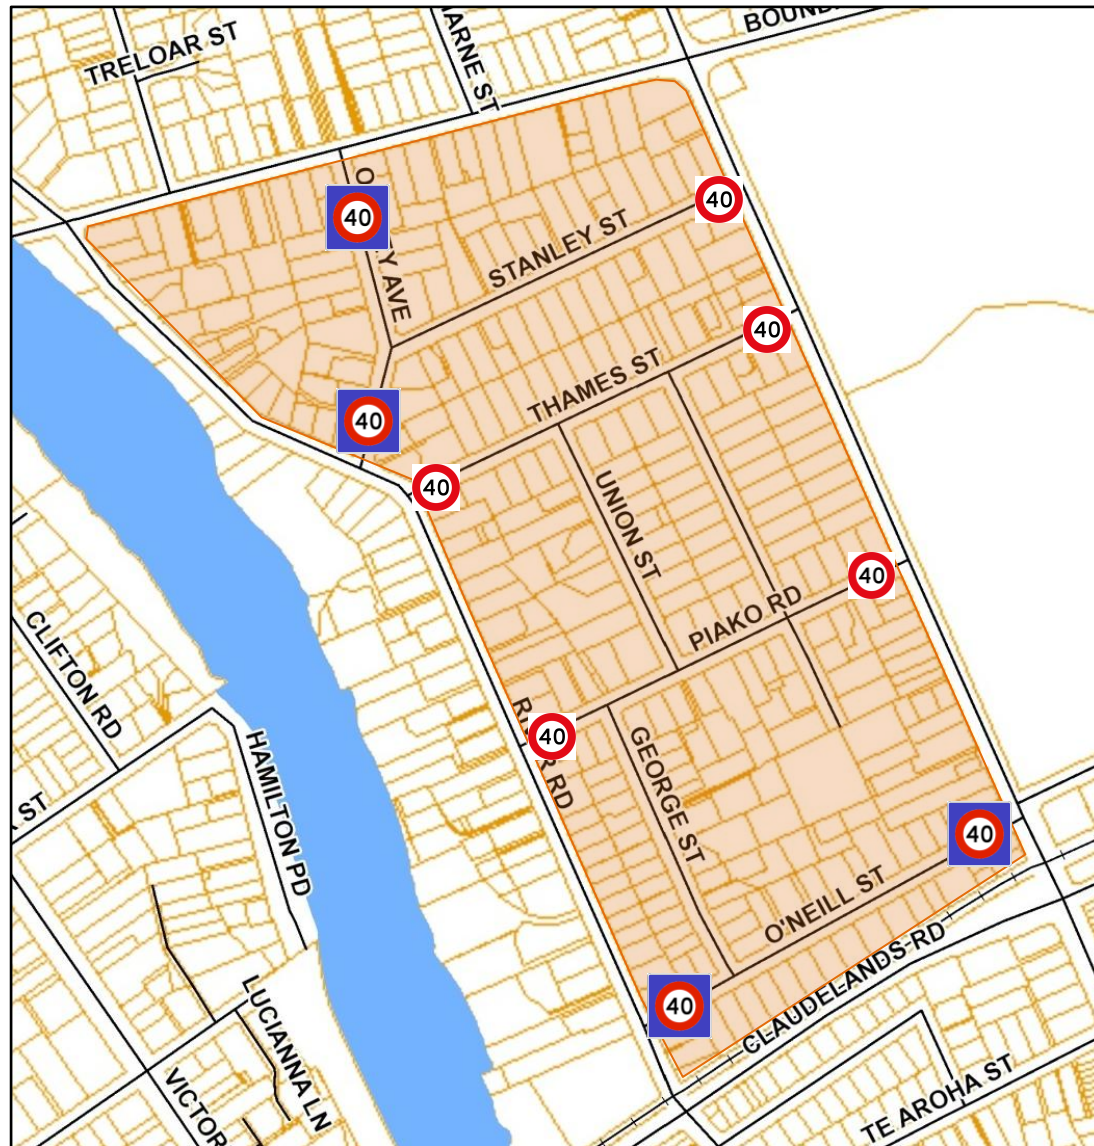

Claudlands Area

- 40km/h for streets in shaded area

 Proposed Area

 Speed Limit Sign