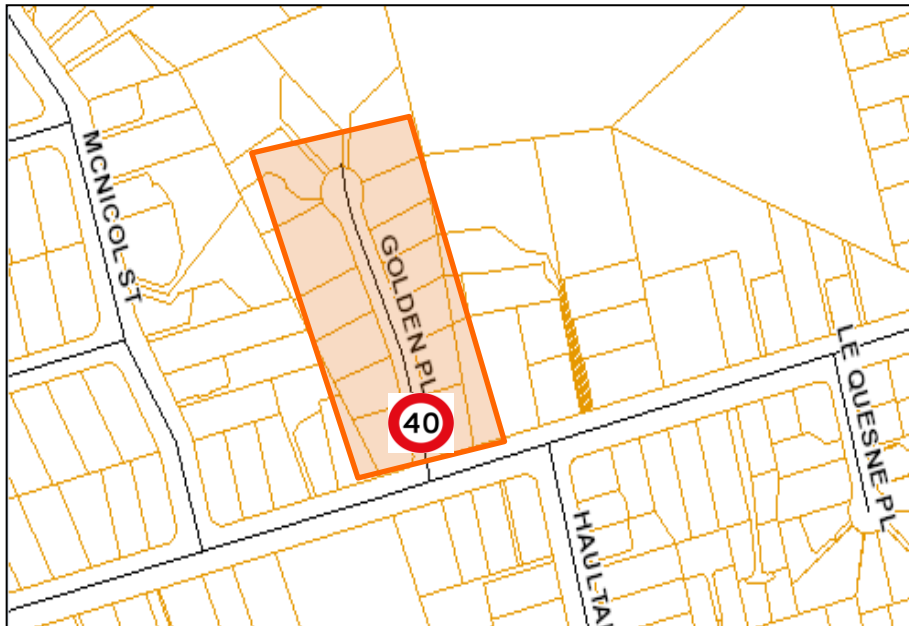

Clarkin Area(s)

- 40km/h for streets in shaded areas