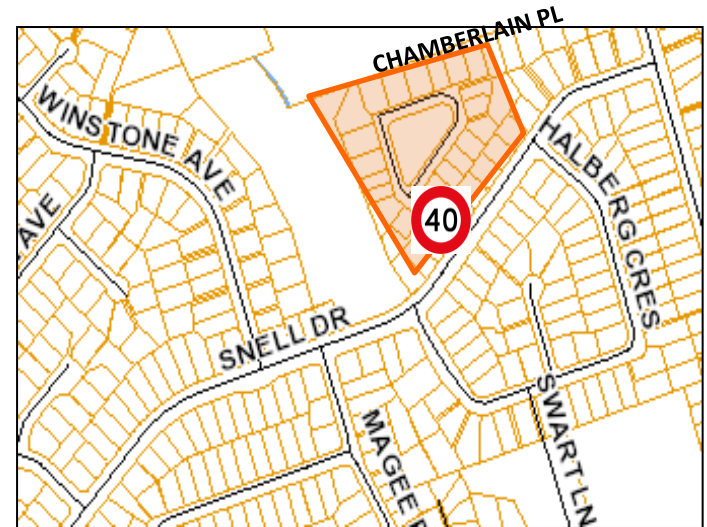

Clarkin Area(s)

- 40km/h for streets in shaded areas