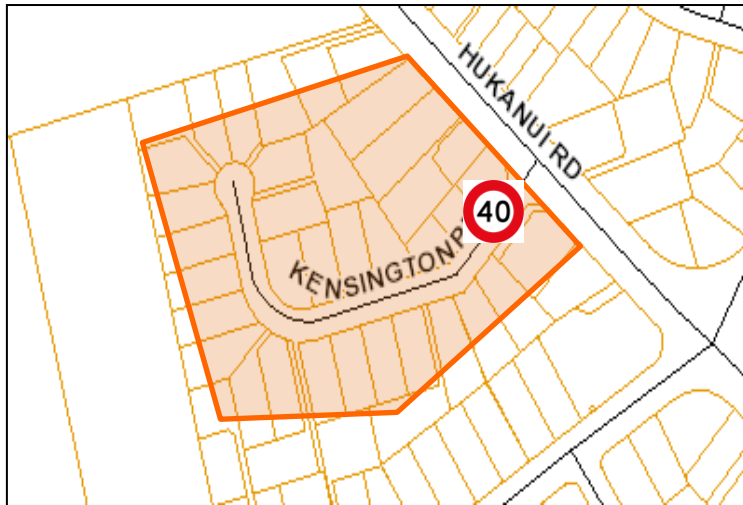

Clarkin Area(s)

- 40km/h for streets in shaded areas