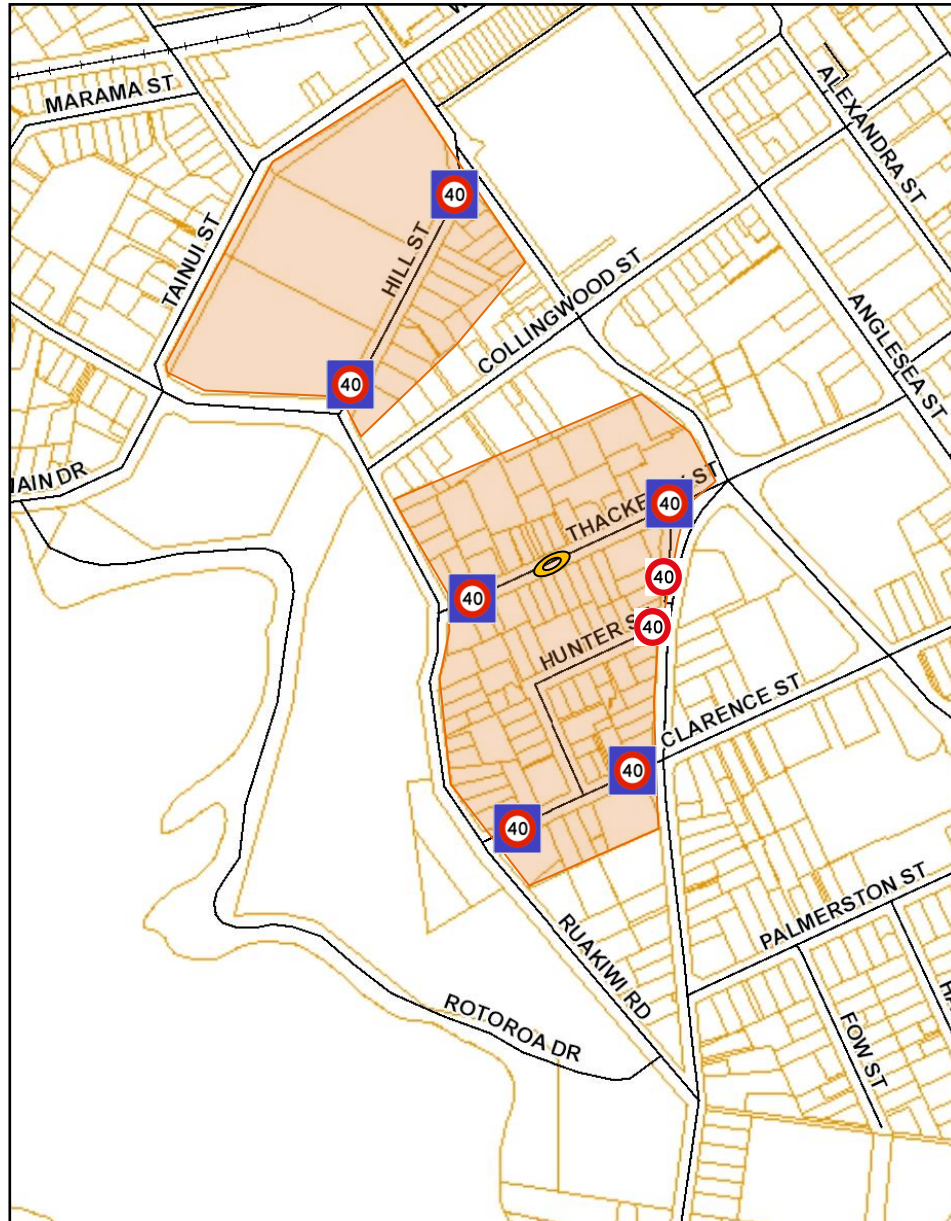

Central Area

- 40km/h for streets in shaded area

-  Proposed Area
-  Speed Limit Sign
-  40 Road Marking