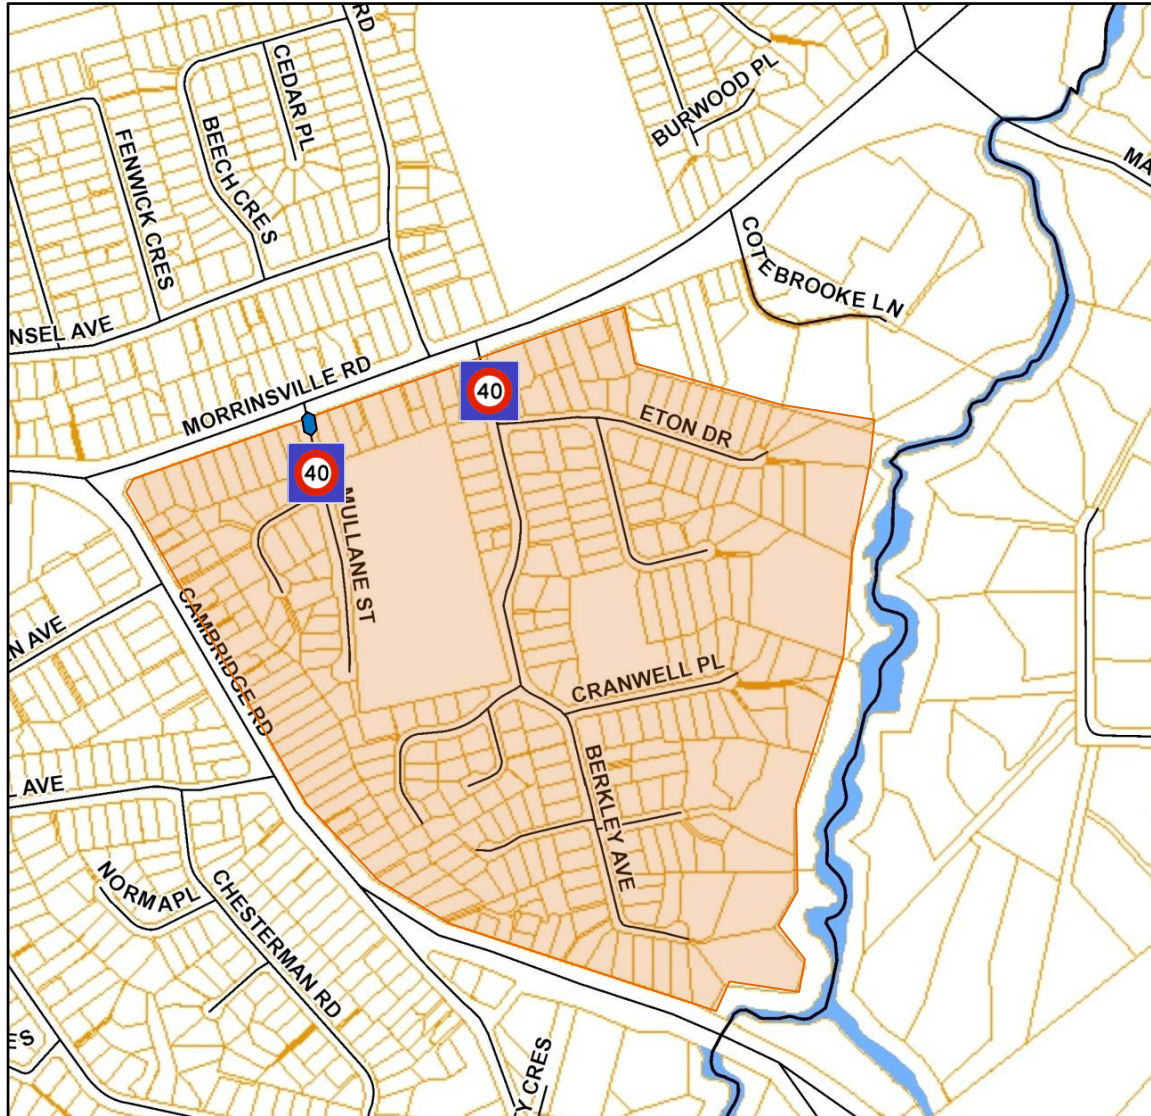

Berkley Area

- 40km/h for streets in shaded area

- Proposed Area
- Speed Limit Sign
- Pedestrian Island